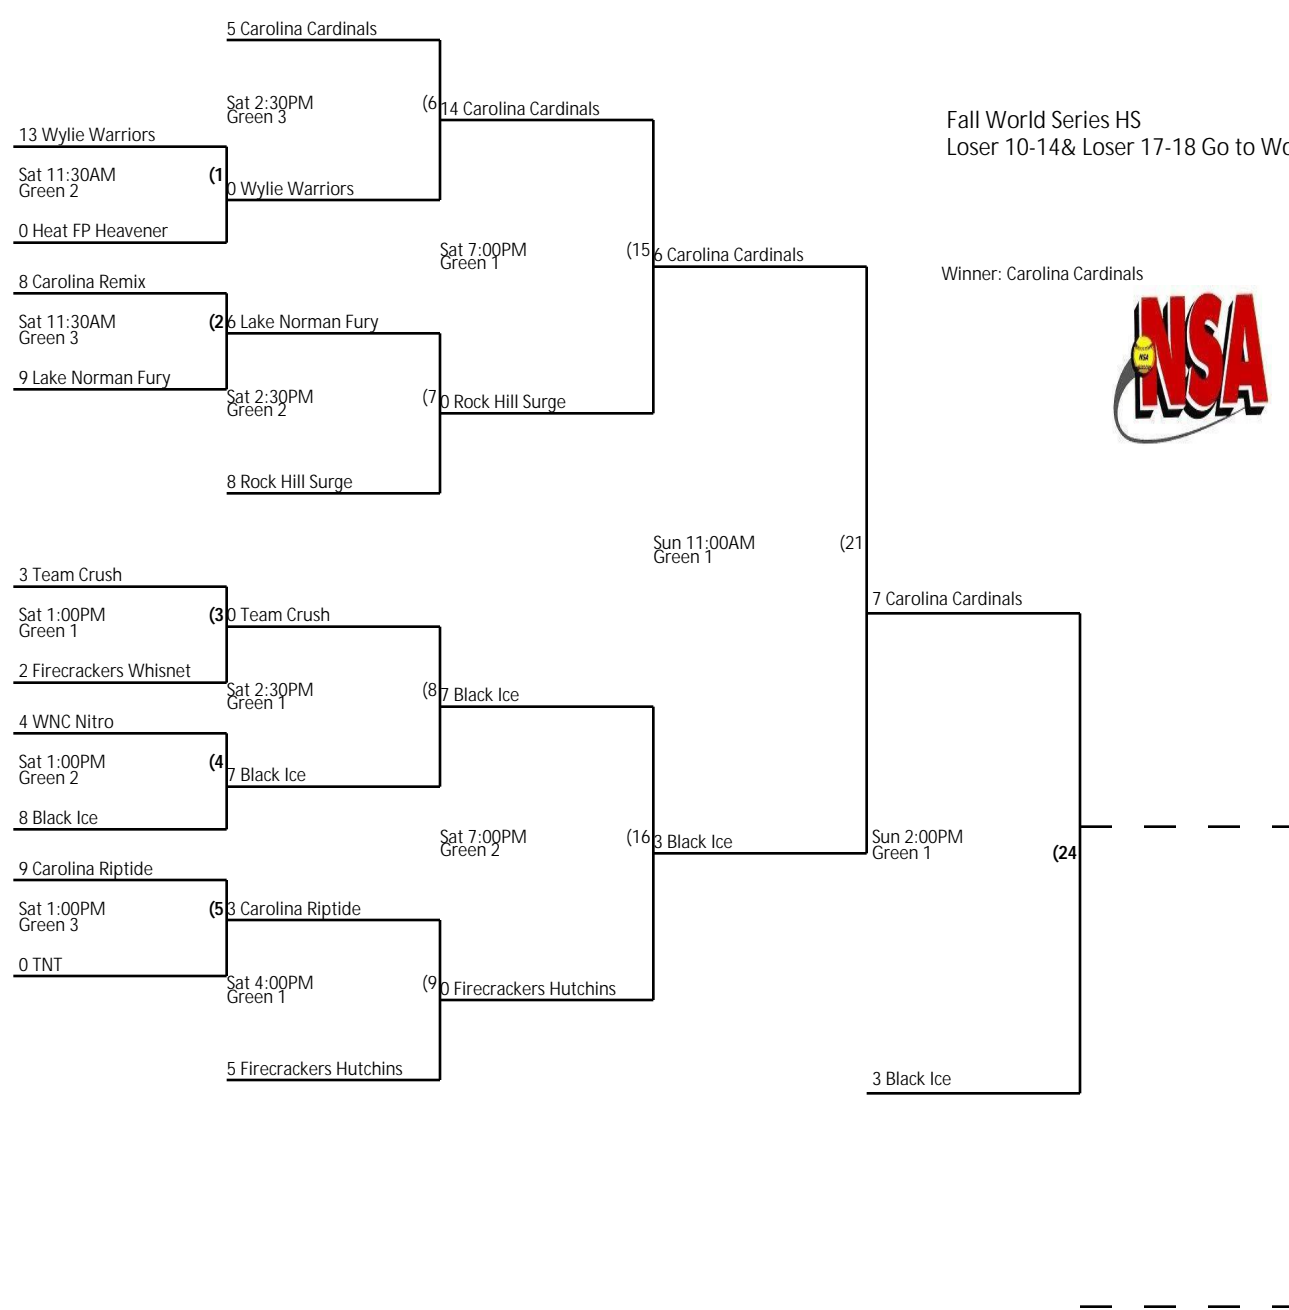

Fall World Series HS  
 Loser 10-14 & Loser 17-18 Go to World Series B

Winner: Carolina Cardinals

4 Wylie Warriors

10 Firecrackers Hutchins

2 Black Ice

Sat 5:30PM  
Green 3

( 14

0 Wylie Warriors

Sun 9:30AM  
Green 1

( 19

7 Firecrackers Hutchins

13 Firecrackers Whisnet

0 Firecrackers Whisnet

( 10

Sun 8:00AM  
Green 1

( 17

0 TNT

Sun 12:30PM  
Green 1

( 23

1 Firecrackers Hutchins

9 TNT

Sat 4:00PM  
Green 2

( 11

2 TNT

Sun 11:00AM  
Green 2

( 22

0 Lake Norman Fury

7 Rock Hill Surge

12 Heat FP Heavener

Sat 5:30PM  
Green 2

( 12

3 Heat FP Heavener