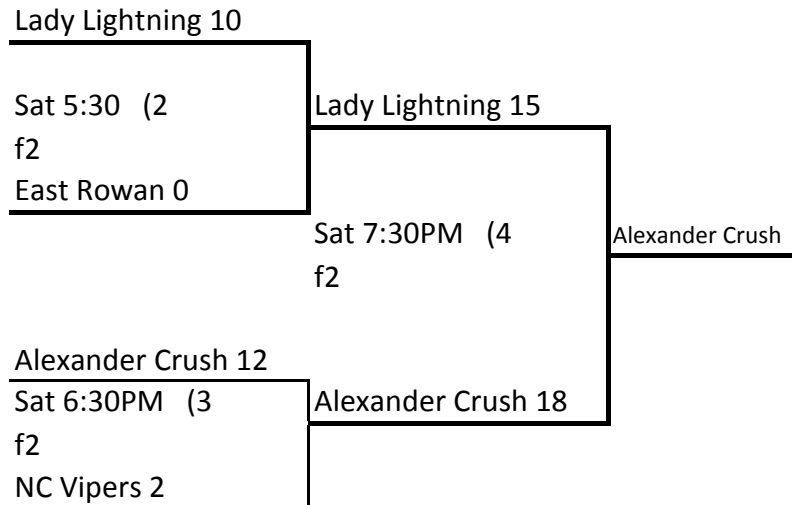

Road to Worlds 8U

Age	Time	Field	pool/bracket	Team 1	T1 Score	Team 2	T2 Score
8U	10:30	2	pool 1	East Rowan	2	Lady Lightning	15
8U	11:30	2	pool 2	Alexander Crush	3	NC Vipers	8
8U	12:30	2	pool 3	NC Vipers	13	East Rowan	1
8U	2:00	2	pool 4	Lady Lightning	15	NC Vipers	2
8U	3:00	2	pool 5	East Rowan	5	Alexander Crush	21
8U	4:00	2	pool 6	Lady Lightning	6	Alexander Crush	10

All games are 1 hour finish the inning

Higher Seed is home team in bracket play